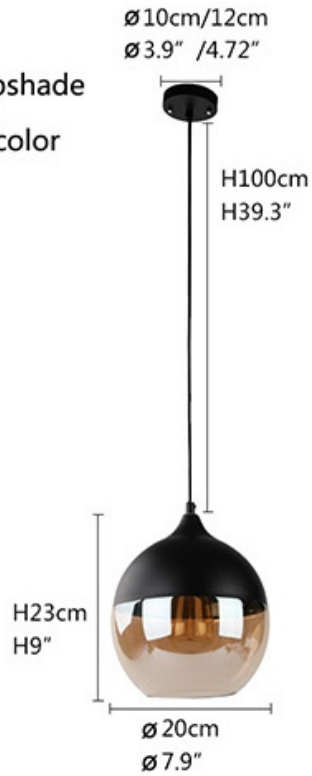

Stockholm Collection

Stockholm Collection is a collection of pendant lights, made out of glass with metal frame. It is suitable for almost entire interior lighting, including living rooms, dining rooms, kitchen and large halls. Can be single attached, or grouped out of same, or different light shapes, creating in that way a impressive dynamic expression.

Lampshade Color: White,Black,champagne

Model Number: YY-DK70

Material: Glass, Metal

Lighting Area: 10-15square meters

Base Type: E27

Certification: CCC,ce,ROHS,UL

Voltage: 90-260V

Power Source: AC

Installation Type: Cord Pendant

Is Bulbs Included: No

Brand Name: Newrays

Made in China

E27/E26 AC 110-250V

LED/Edison bulb

Metal+Glass Lampshade

Black and Amber color